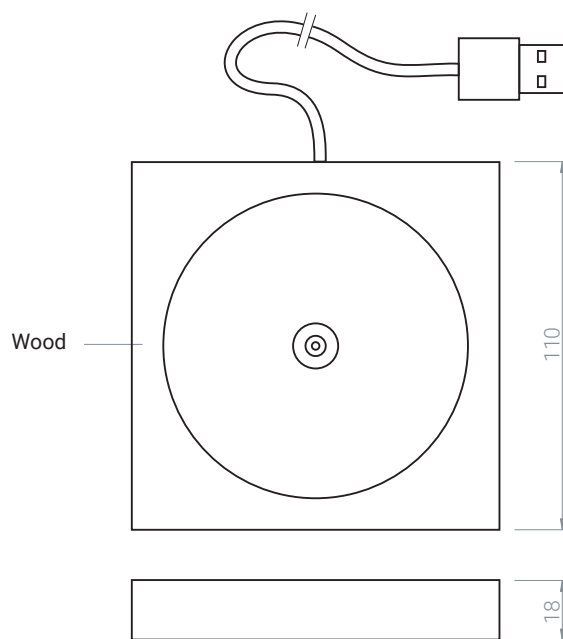

Studio Kalff - Louis

Portable table light

Louis Small

Louis Tall

Measurements

Light source: LED
Color temp.: 1800K
Battery: Li-Ion 1100mAh
Run time: 8-80 hrs.
Charge time: 3-4 hrs.
Touch operation, dimmable

Charge platform

Power connection: USB-A
Power cord length: 1m
Magnetic charge connector automatically connects with lamp when placed on platform.

Charge platform