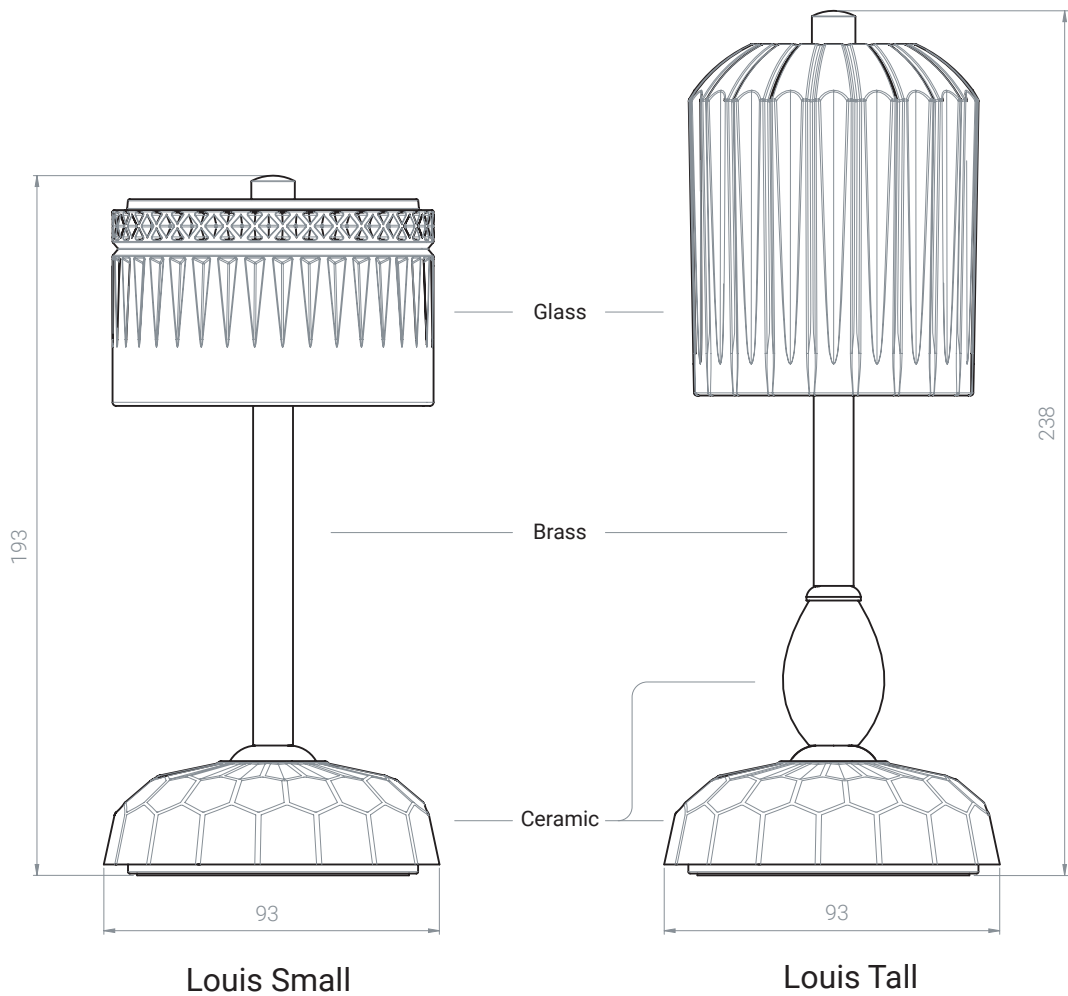

Studio Kalff - Louis

Portable table light

Louis Small

Louis Tall

Measurements

Light source: LED
Color temp.: 1800K
Battery: Li-Ion 1100mAh
Run time: 8-80 hrs.
Charge time: 3-4 hrs.
Touch operation, dimmable

Charge platform

Power connection: USB-A
Power cord length: 1m
Magnetic charge connector automatically connects with lamp when placed on platform.

Charge platform