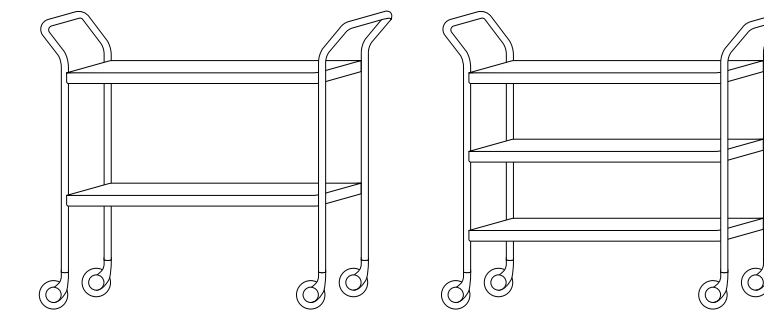

27038 Two Tier 700x380x690 mm (excl. handles)
37038 Three Tier 700x380x690 mm (excl. handles)

THE KAYMET HOTPLATE

Electric table hotplate with anodised aluminium surround. With temperature control, hot spot, heat-resistant handles, tapered feet and removable power lead. Fits onto the Kaymet Glass Trolley.

THE KAYMET RIBBED TROLLEY

Anodised aluminium trolley with ribbed edges and optional removable Kaymet Ribbed Tray as the top tier. Available in Silver or Gold with a matching diamond embossed surface or one of Kaymet's made-to-order tier surfaces.