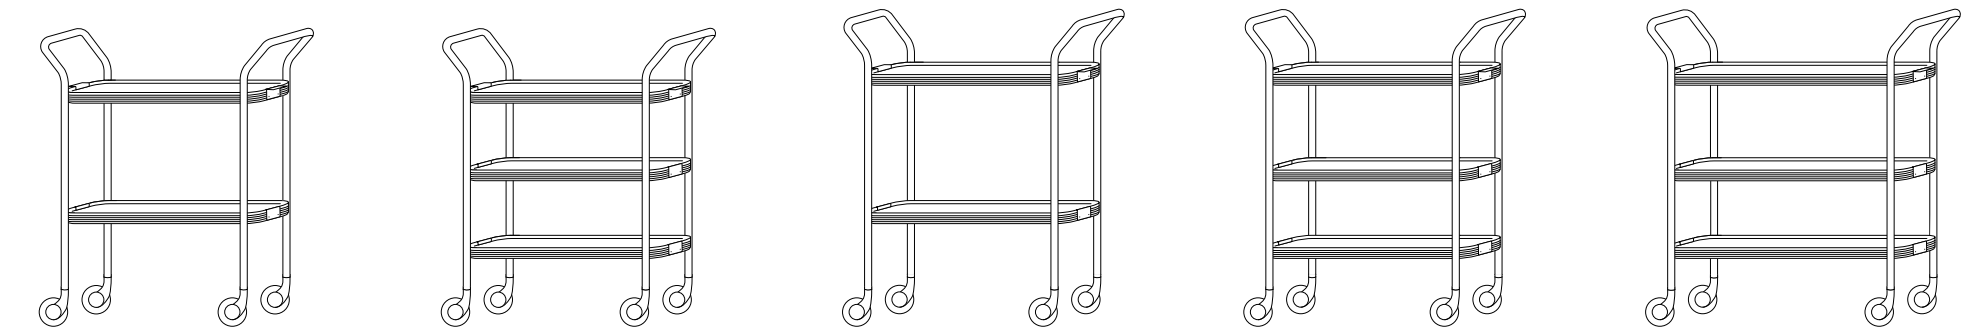

S2F/S2R Small Two Tier 560x355x650 mm (excl. handles)
S3F/S3R Small Three Tier 560x355x650 mm (excl. handles)
SM2F/SM2R Large Two Tier 585x410x685 mm (excl. handles)
SM3F/SM3R Large Three Tier 585x410x685 mm (excl. handles)
SML3F Extra Large Three Tier 685x410x690 mm (excl. handles)

THE KAYMET GALLERY TROLLEY

Anodised aluminium trolley with extruded and slotted gallery edges and fixed tiers. Available in Gold with one of Kaymet's made-to-order tier surfaces.

THE KAYMET FOLDING TROLLEY

Anodised aluminium lightweight folding trolley with ribbed edges. Available in Silver or Gold with one of Kaymet's made-to-order tier surfaces.

THE KAYMET FOLDING TABLE

Anodised aluminium lightweight folding table with ribbed edges. Available in Silver or Gold with one of Kaymet's made-to-order tier surfaces.