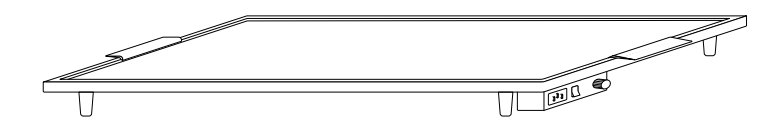

707H/T Hotplate 700x380 mm

THE KAYMET RIBBED TROLLEY

Anodised aluminium trolley with ribbed edges and optional removable Kaymet Ribbed Tray as the top tier. Available in Silver or Gold with a matching diamond embossed surface or one of Kaymet's made-to-order tier surfaces.