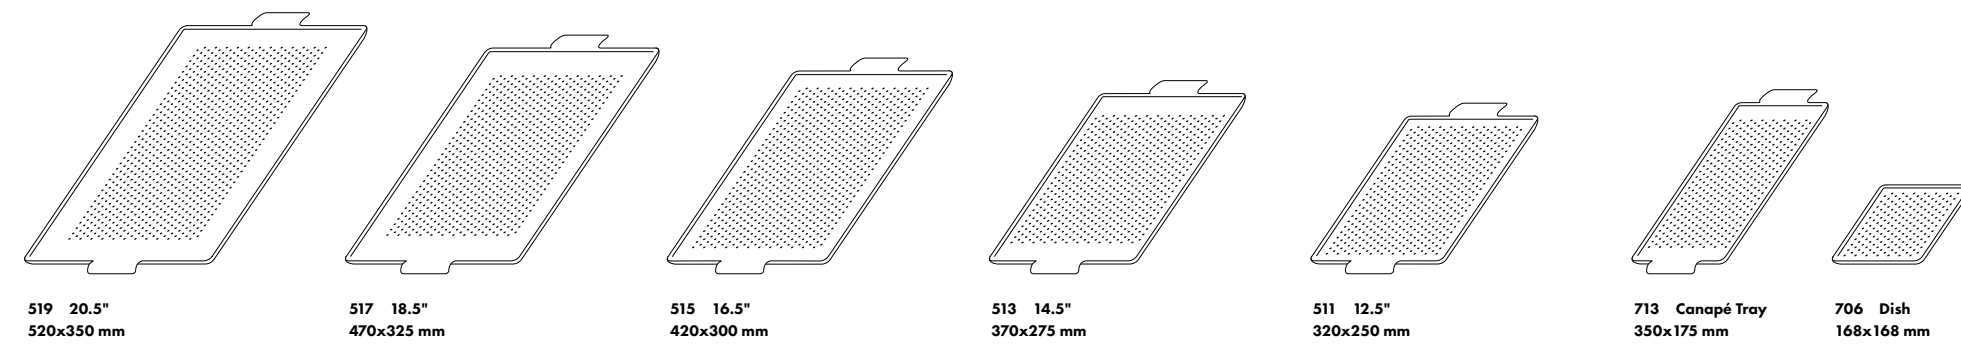

Trays, placemats and coasters

Our signature trays, placemats and coasters—some produced continuously since the 1940s—embody pared-back elegance. Finished by hand, they are available in multiple sizes, finishes and shades, with bespoke options possible. Whether used for carrying, serving, or decoration and display, the minimalist designs are engineered to last.

THE KAYMET PRESSED TRAY

Single piece anodised aluminium trays in a brushed finish with optional silicone rubber grip dots. Always available in Silver, Pewter, Black, Gold, Blush Gold or Mocha. Seasonal colours also available. Bespoke colours and trays without handles are made on request.

519 20.5" 520x330 mm
517 18.5" 470x325 mm
515 16.5" 420x300 mm
513 14.5" 370x275 mm
511 12.5" 320x250 mm
713 Canapé Tray 350x175 mm
706 Dish 168x168 mm

THE KAYMET ORIGINAL TRAY

Anodised aluminium trays embossed with a diamond pattern or with non-slip silicone rubber grip dots. Featuring polished cast aluminium handles with the Kaymet logo, available in Silver or Champagne Gold. Bespoke colours and sizes are made on request.