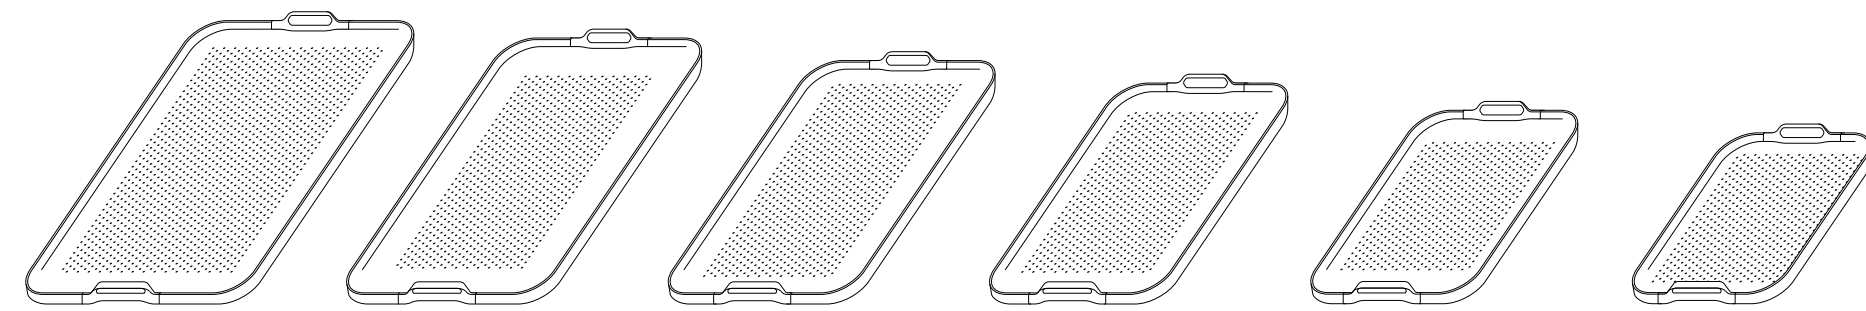

2023 23" 585x415 mm
2022 22" 560x380 mm
2020 20" 510x355 mm
2018 18" 460x330 mm
2016 16" 400x305 mm
2014 14" 350x280 mm

THE KAYMET RIBBED TRAY

Anodised aluminium trays with ribbed edges and handles. Available in Silver or Gold with a matching diamond embossed base—or made-to-order with one of two dozen coloured or patterned bases. Bespoke finishes and sizes are made on request.