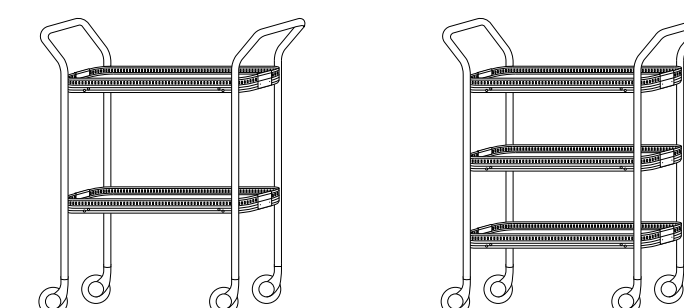

THE KAYMET FOLDING TROLLEY

Anodised aluminium lightweight folding trolley with ribbed edges. Available in Silver or Gold with one of Kaymet's made-to-order tier surfaces.

THE KAYMET FOLDING TABLE

Anodised aluminium lightweight folding table with ribbed edges. Available in Silver or Gold with one of Kaymet's made-to-order tier surfaces.