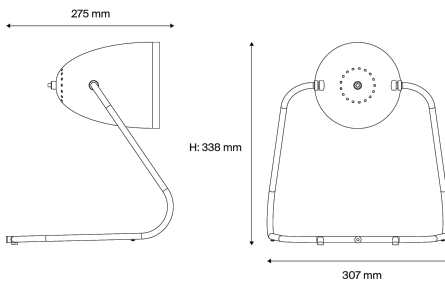

Description

- M3 table lamp
- Finish: VERMILION RED (RAL 3020) exterior/WHITE (RAL 9016) interior lampshade
- Black steel tubular structure and ribbed lampshade
- Supplied with 2 hooks for wall-mounted installation

Light specifications and controlling

- E27 cap bulb not included - Max power 11W LED
- Dimming: No

Installation and maintenance

- Dimensions : 307 x 275 x 338 mm
- Supplied with 2.5 metres of cable and Europlug

Characteristics

- Operating temperature: -20°C to +30°C
- Electrical class: Class II
- Power supply: 220-240 V 50/60 Hz
- Weight: 1,1 kg