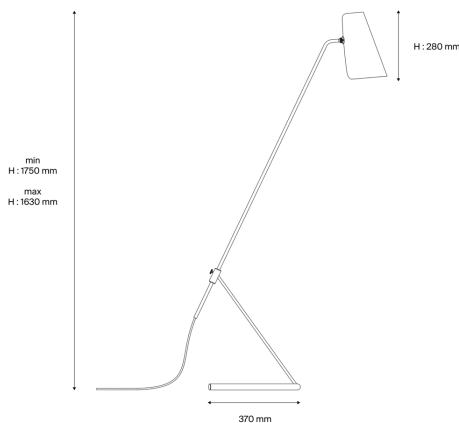

Pierre Guariche

G21 BK/WH
Floor lamp

Description

- G21 Floor lamp
- Finish: BLACK exterior/WHITE interior shade
- Painted aluminium shade
- Painted steel base
- Brushed and satin-varnished brass structure

Light specifications and controlling

- E27 cap bulb not included - Max power 11W LED dimmable
- Dimming: Dimmer integral to the power cable (dimming subject to a compatible lamp being fitted)

Installation and maintenance

- Dimensions : 370 x [min 750 ; max 900] x [min 1170 ; max 1630] mm
- Supplied with 2.5 metres of cable and Europlug

Characteristics

- Operating temperature: -20°C to +30°C
- Electrical class: Class II
- Power supply: 220-240 V 50 Hz
- Weight: 5 kg