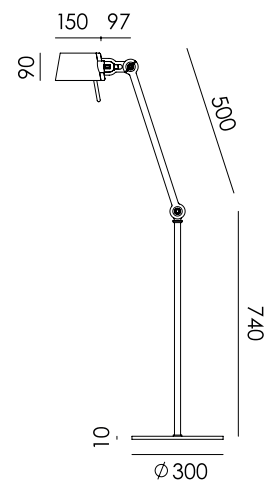

TONONE

technical specifications

BOLT floor 1 arm

Design by Anton de Groof, 2013

Starting point for the products of Tonone is the passion for traditional mechanics. The first product line that resulted from this fascination is the lamp series 'Bolt'. Key element in this industrial series is the joint construction that can be adjusted with a wingnut-shaped tool. Besides being a functional tool, this wingnut is integrated in the design of the lamp itself as a distinctive visual element. The Bolt collection is available in 29 different models and in 11 colors.

Type	Floor lamp
Environment	Indoor
Material	Steel & aluminum
Wingnut	Wingnut Solid Brass included
Cord length	2400 mm
Weight	8,4 kg
Voltage	220-240 V
Max Watt	60 Watt
Socket	E27
IP	20
Lightsource	Lightsource not included

Packaging	
Weight	10,4 kg
Length	75 cm
Width	47 cm
Height	18 cm

TONONE

technical specifications

Article number

	smokey black	1073
	flux green	1075
	pure white	1077
	midnight grey	1261
	ash grey	1080
	striking orange	1078
	lightning white	1076
	thunder blue	1079
	daybreak rose	1467
	sunny yellow	1425
	ice blue	1610