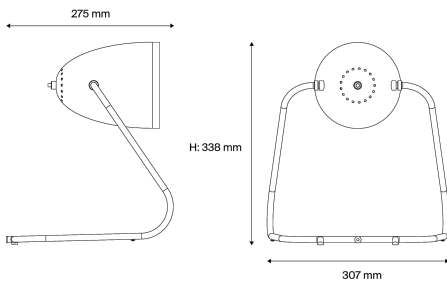

Description

- M3 table lamp
- Finish: BLACK (RAL 9005) exterior/WHITE (RAL 9016) interior lampshade
- Black steel tubular structure and ribbed lampshade
- Supplied with 2 hooks for wall-mounted installation

Light specifications and controlling

- E27 cap bulb not included - Max power 11W LED
- Dimming: No

Installation and maintenance

- Dimensions : 307 x 275 x 338 mm
- Supplied with 2.5 metres of cable and Europlug

Characteristics

- Operating temperature: -20°C to +30°C
- Electrical class: Class II
- Power supply: 220-240 V 50/60 Hz
- Weight: 1,1 kg