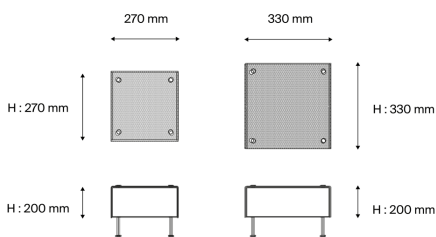

Pierre Guariche

G61 M WH/WH
Table lamp

Description

- G61 table lamp
- Medium
- Finish: WHITE cover and WHITE side panels
- PMMA cover beneath multi-perforated lacquered steel outer skin and PMMA side panels
- Satin-varnished brass legs and feet

Light specifications and controlling

- E27 cap bulb not included - Max power 11W LED dimmable
- Dimming: Dimmer integral to the power cable (dimming subject to a compatible lamp being fitted)

Installation and maintenance

- Dimensions : 330 x 330 x 200 mm
- Supplied with 2.5 metres of cable and Europlug

Characteristics

- Operating temperature: -20°C to +30°C
- Electrical class: Class II
- Power supply: 220-240 V 50 Hz
- Weight: 3 kg