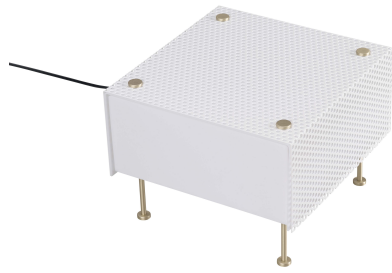

Pierre Guariche

G61 M WH/WH
Table lamp

Description

- G61 table lamp
- Medium
- Finish: WHITE cover and WHITE side panels
- PMMA cover beneath multi-perforated lacquered steel outer skin and PMMA side panels
- Satin-varnished brass legs and feet

Light specifications and controlling

- E27 cap bulb not included - Max power 11W LED dimmable
- Dimming: Dimmer integral to the power cable (dimming subject to a compatible lamp being fitted)

Installation and maintenance

- Dimensions : 330 x 330 x 200 mm
- Supplied with 2.5 metres of cable and Europlug

Characteristics

- Operating temperature: -20°C to +30°C
- Electrical class: Class II
- Power supply: 220-240 V 50 Hz
- Weight: 3 kg