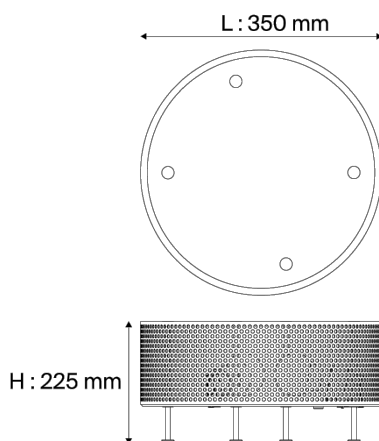

## Description

- G50 table lamp
- Large
- Finish: BLACK
- Multi-perforated painted steel cylinder
- Satin-varnished brass legs and feet
- Top cover in diffusing PMMA

## Light specifications and controlling

- 3 x E27 cap bulbs not included - Max power 11W LED dimmable
- Dimming: Dimmer integral to the power cable (dimming subject to a compatible lamp being fitted)

## Installation and maintenance

- Dimensions : Ø 350 mm ; H : 225 mm
- Supplied with 2.5 metres of cable and Europlug