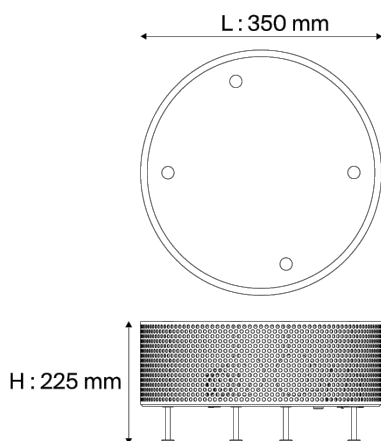

Pierre Guariche

G50 L WH
Table lamp

Description

- G50 table lamp
- Large
- Finish: WHITE
- Multi-perforated painted steel cylinder
- Satin-varnished brass legs and feet
- Top cover in diffusing PMMA

Light specifications and controlling

- 3 x E27 cap bulbs not included - Max power 11W LED dimmable
- Dimming: Dimmer integral to the power cable (dimming subject to a compatible lamp being fitted)

Installation and maintenance

- Dimensions : Ø 350 mm ; H : 225 mm
- Supplied with 2.5 metres of cable and Europlug

Characteristics

- Operating temperature: -20°C to +30°C
- Electrical class: Class II
- Power supply: 220-240 V 50 Hz
- Weight: 2,4 kg