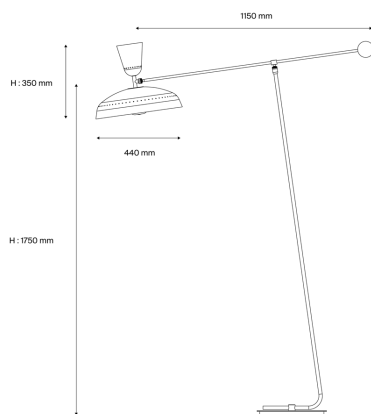

## Description

- G1 Pivoting floor lamp
- Large
- Finish: 2 matt BLACK exterior/WHITE SATIN interior laquered aluminium shade
- WHITE SATIN laquered metal barndoor cup
- Mast mounted on a BLACK laquered metal base
- Articulated arm with brushed and satin-varnished brass ball counterweight

## Light specifications and controlling

- 2 x E27 cap bulbs not included - Max power 11W LED dimmable
- Dimming: Dimmer integral to the power cable (dimming subject to a compatible lamp being fitted)

## Installation and maintenance

- Dimensions : 1150 x 1750 x 350 mm
- Supplied with 2.5 metres of cable and Europlug

## Characteristics

- Operating temperature: -20°C to +30°C
- Electrical class: Class II
- Power supply: 220-240 V 50 Hz
- Weight: 13,5 kg